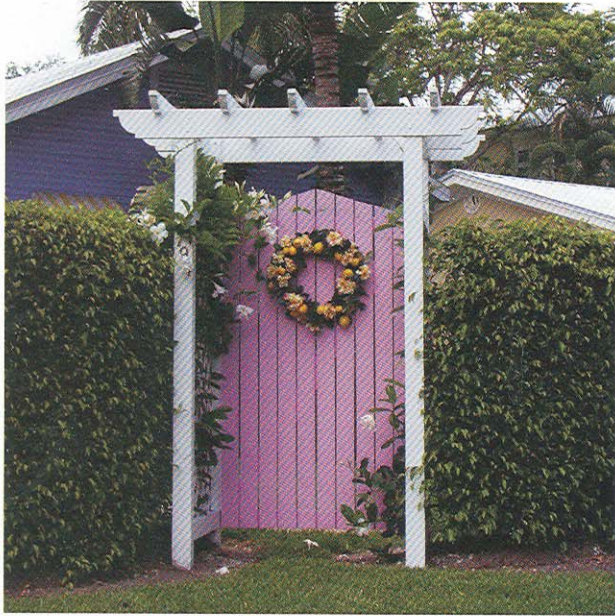

SAINT CHARLES *Magazine*

For Gracious Living in St. Charles County

$5.00

Fall

2005