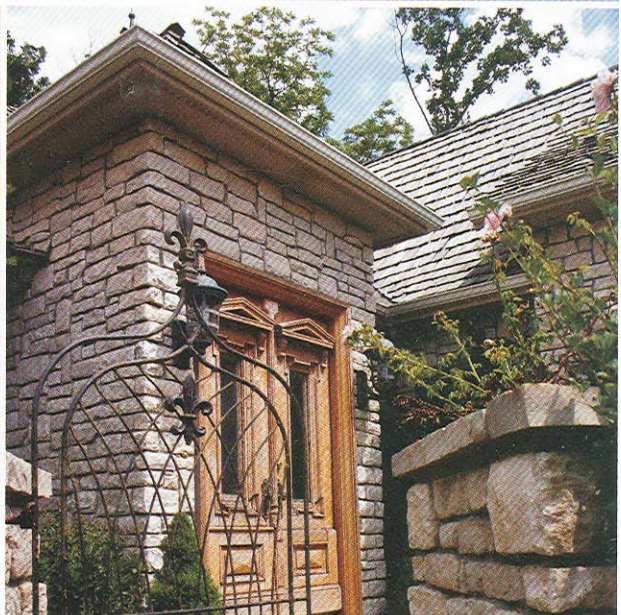

SAINT CHARLES *Magazine*

For Gracious Living in St. Charles County

$5.00

Fall

2005